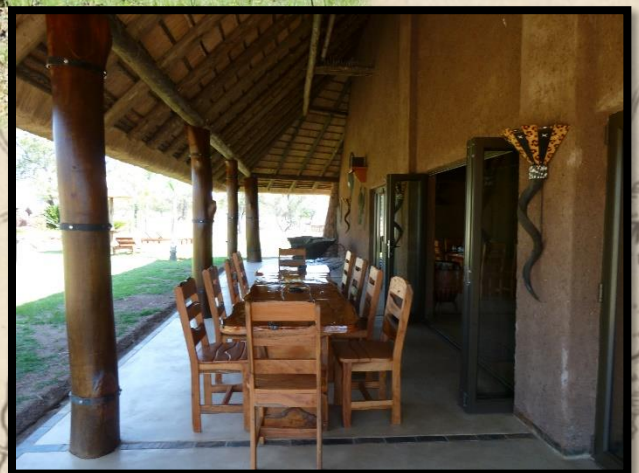

LUIPERDSKLOOF SAFARIS

Rhino Lodge Accommodation

Package 2

Minimum of 6 and a maximum of 12 Pax
Self-Catering - 2 Nights Stay

- Morning game drive
- Sundowner drive with a drink and snacks
- Afternoon clay shooting
- Early feeding in breeding camps
- Fishing through out the day is available

Excellent choice for Family breakaways
Birthdays or any celebrations (All ages)

Teambuilding / Year end functions

Father & son breakaways

Transport can be arranged – 10 Pax or more